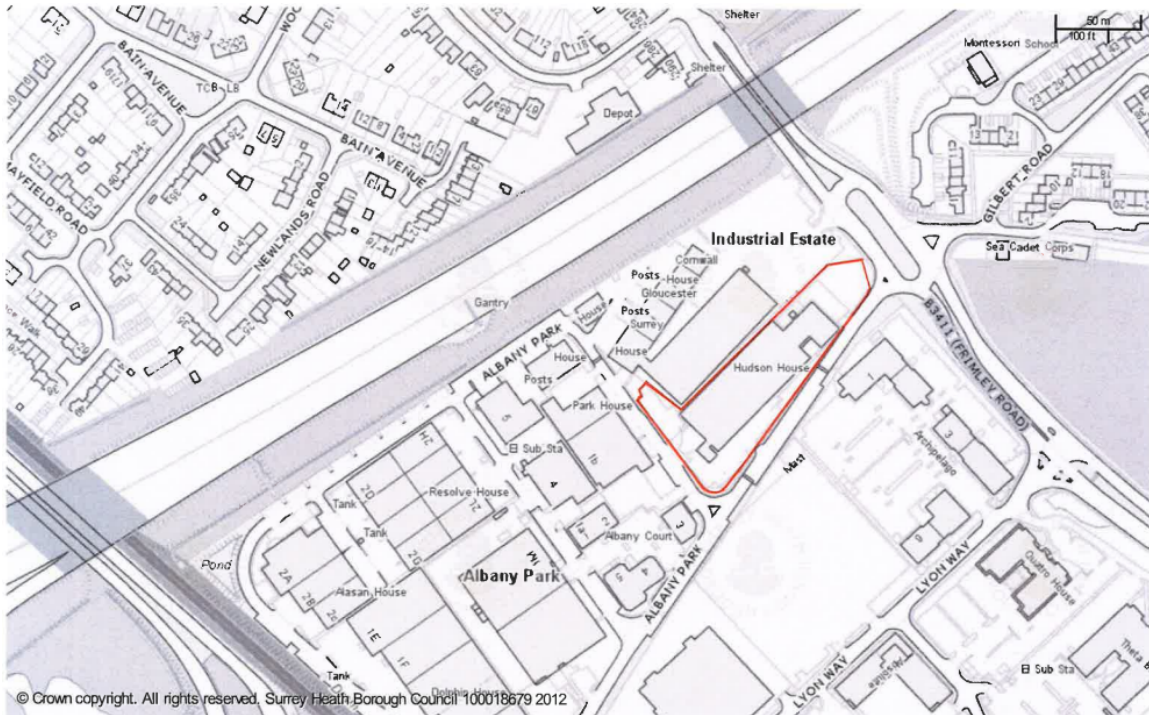

PAC Plans 19-2313 Hudson House, Albany Park, Camberley

Site Location Plan

Site Plan

Application site from Frimley Road

Application site from rear