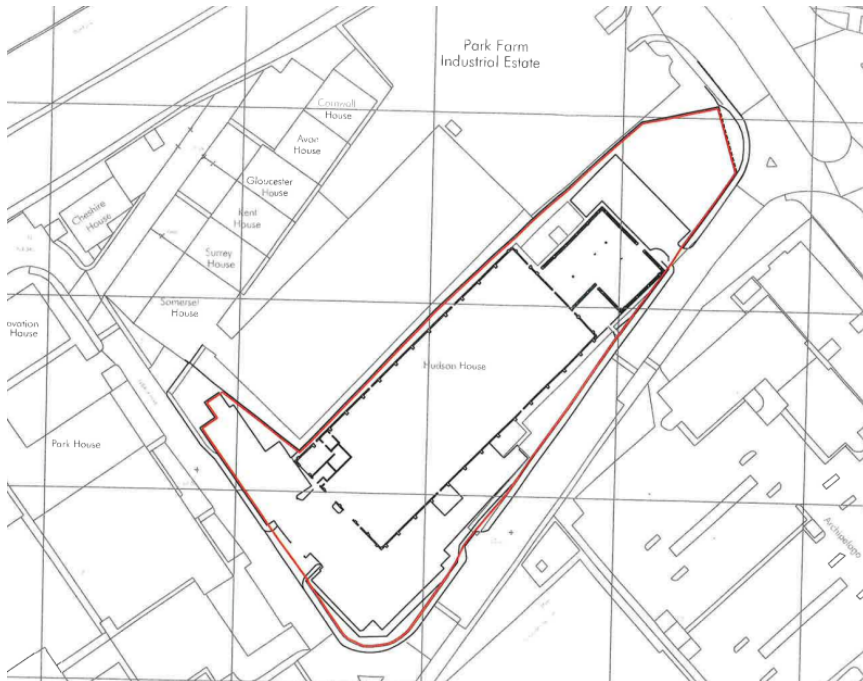

PAC Plans 19-2313 Hudson House, Albany Park, Camberley

Site Location Plan

Site Plan

Application site from Frimley Road

Application site from rear